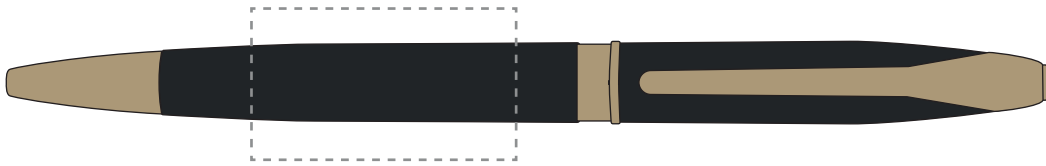

Your Ref:

Quantity:

Product Code: TPC951002

Our Ref:

Version: 1

Product Colour: BLACK

PRINTING CONCERNS:

We stock this item in the following colours

**PANTONE REFERENCE(S)**

● Engrave

ARTWORK SCALE 100%

ARTWORK SCALE 100%

Rotary Engrave Area:
35mm x 20mmProduct Image for visualisation
- colours may vary**The dashed line is to demonstrate print area and will not appear on your printed item****PLEASE NOTE:**